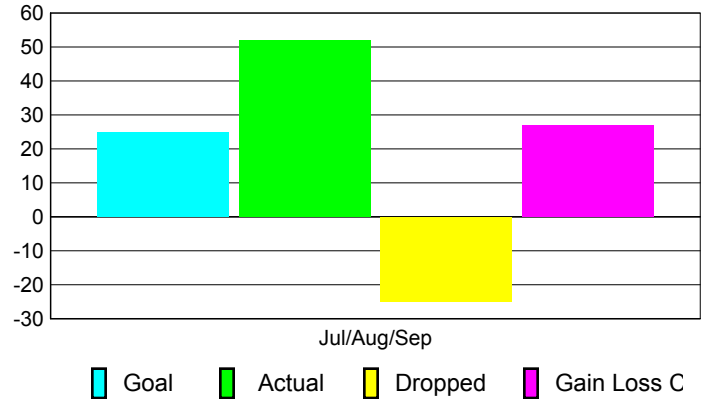

### YTD Status Quo Clubs 2010-2011

Status Quo Clubs Compared to Status Quo Members

## MEMBERSHIP

Membership Results  
2010-2011

Membership  
2009-2010

Month	Net Memb Goal	Actual New Memb	Actual Dropped Memb	Gain/Loss of Memb	Gain/Loss of Memb
Jul/Aug/Sep	25	52	-25	27	-13
<b>Totals</b>	<b>25</b>	<b>52</b>	<b>-25</b>	<b>27</b>	<b>-13</b>

### Membership Results 2010-2011

Goal, New, Dropped, Gain/Loss

### Comparison of Membership Gain/Loss

Current Year Compared to the Previous Year