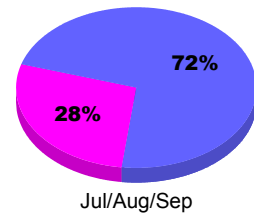

Gender Comparison 2010-2011